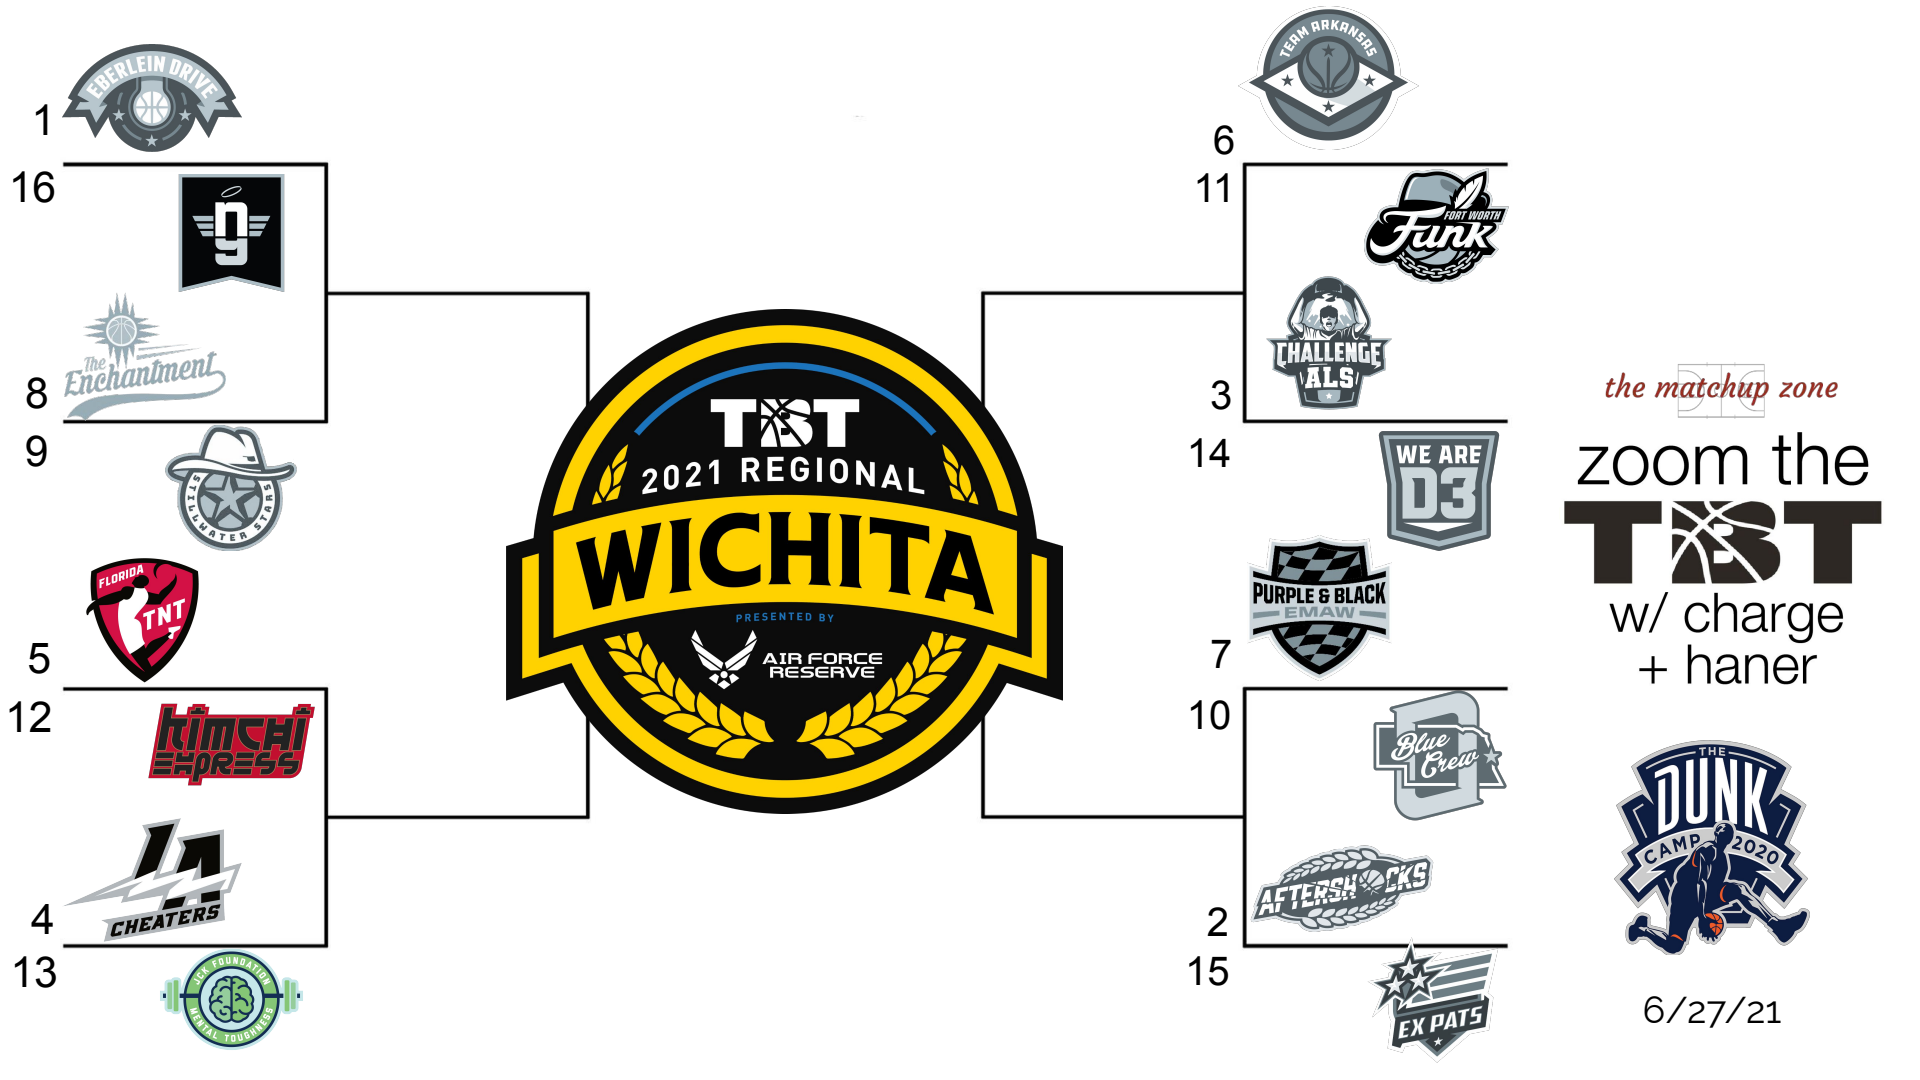

Stats provided by @TBTThoughts

< picks >

< charge >

< haner >

< crawford >

< forman >

< cunanan >

the matchup zone

zoom the
TBT
w/ charge
+ haner

6/27/21

5

12

4

13

the matchup zone

zoom the
TNT
w/ charge
+ haner